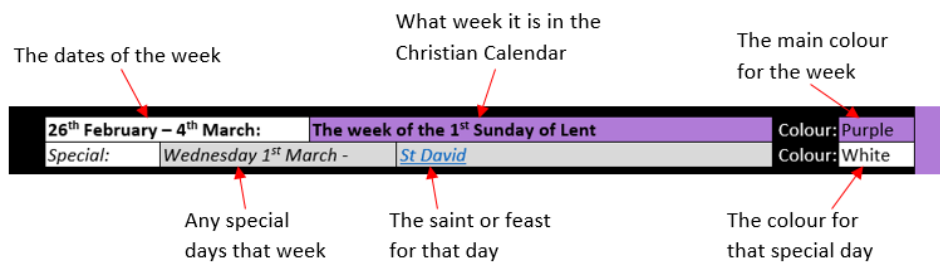

Academic Year 2023 / 2024

Liturgical Calendar for Church of England Schools

The Anglican Calendar

The liturgical calendar indicates the festivals and seasons of the Anglican Church. This calendar runs for the academic year. It shows the major festivals and saints' days. The festivals for some notable saints for our region are also included (*marked with **). You can click on each item to find out more about it. This year, the calendar comes in two formats, the Diary Layout, as introduced last year, and the old Calendar Layout, as used previously. The information in both formats is the same.

Diary Layout

Calendar Layout

Seasons of the Anglican Year

The Christian Year is made up of seasons. The year starts in early winter with the season of Advent, building towards the celebration of Christmas. After Christmas comes the season of Epiphany. This is followed by a period of 'Ordinary Time', the name for parts of the year which are in no particular season. From Ash Wednesday, we are in the season of Lent, preparing Christians for their most important feast of Easter. The season of Easter actually lasts for seven weeks, up to the celebration of Pentecost. Following this is a long period of Ordinary Time. This can be broken up with a season called Creationtide in early autumn.