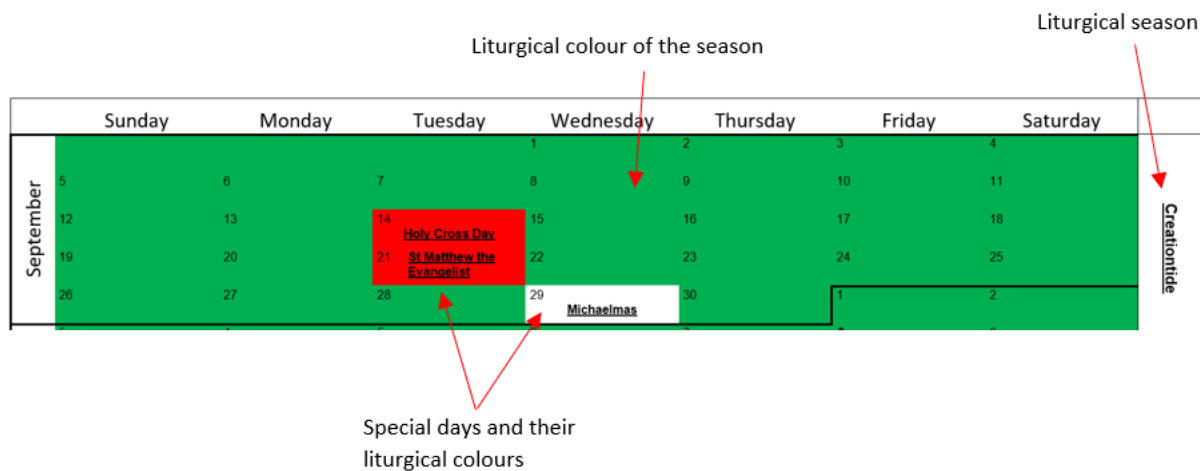

Academic Year 2023 / 2024

Liturgical Calendar for Church of England Schools

The Anglican Calendar

The liturgical calendar indicates the festivals and seasons of the Anglican Church. This calendar runs for the academic year. It shows the major festivals and saints' days. The festivals for some notable saints for our region are also included (*marked with **). You can click on each item to find out more about it. This year, the calendar comes in two formats, the Diary Layout, as introduced last year, and the old Calendar Layout, as used previously. The information in both formats is the same.

Diary Layout

Calendar Layout

Seasons of the Anglican Year

The Christian Year is made up of seasons. The year starts in early winter with the season of Advent, building towards the celebration of Christmas. After Christmas comes the season of Epiphany. This is followed by a period of 'Ordinary Time', the name for parts of the year which are in no particular season. From Ash Wednesday, we are in the season of Lent, preparing Christians for their most important feast of Easter. The season of Easter actually lasts for seven weeks, up to the celebration of Pentecost. Following this is a long period of Ordinary Time. This can be broken up with a season called Creationtide in early autumn.