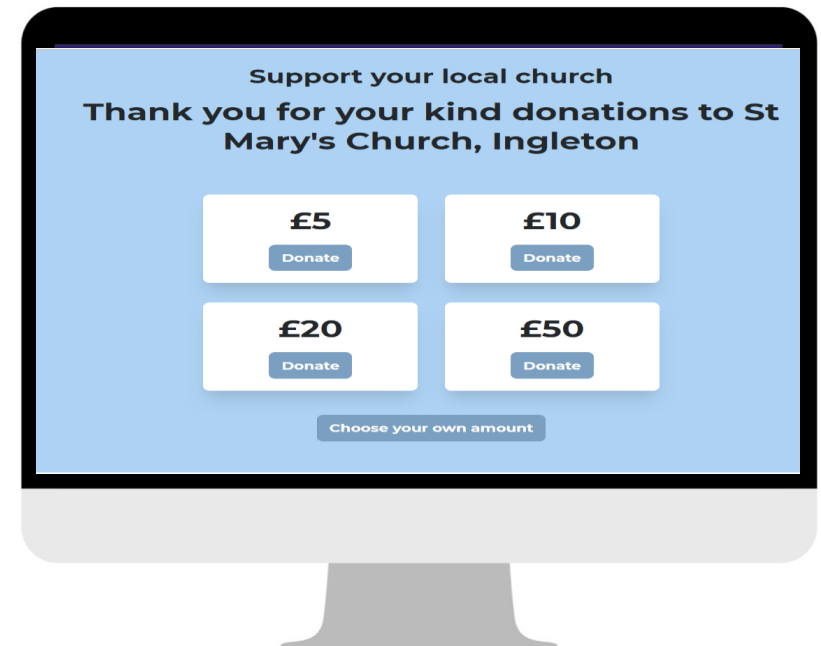

Share campaign

Campaign URL: <https://givealittle.co.uk/campaigns/38596625-f270-4352-acc2-bb2593ad706b>

Copy link Download QR code Twitter LinkedIn Facebook

# Using QR Codes

- Scan QR code with smartphone/tablet camera or via QR code reader app