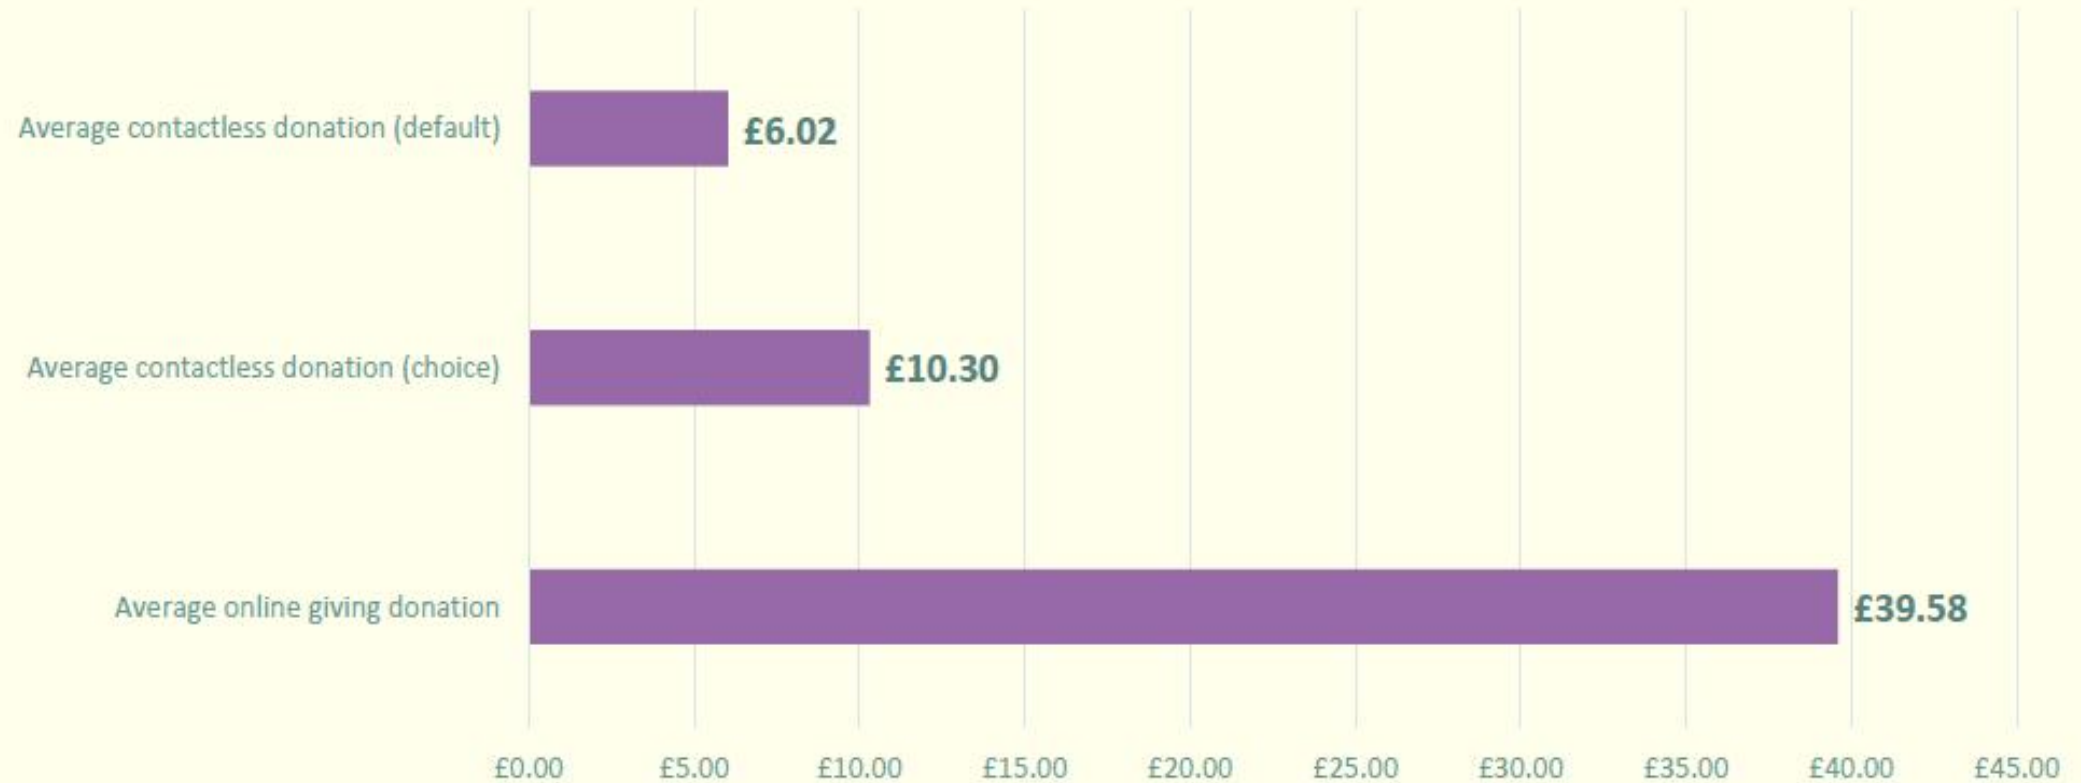

Importance of digital giving